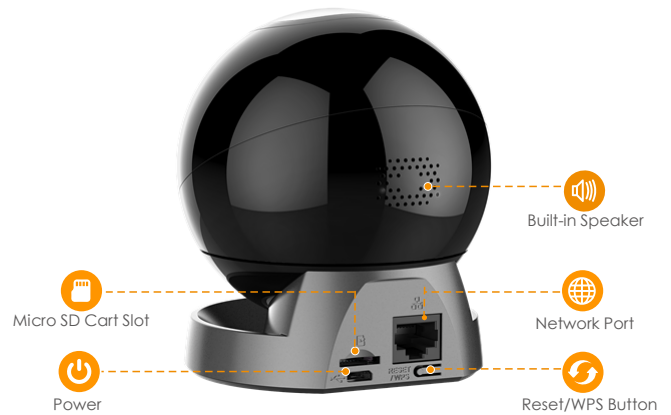

Back View

Specifications

Camera

1/2.7" 2Megapixel Progressive CMOS
2MP(1920 x 1080)
Night Vision: 10m(33ft) Distance
3.6mm Fixed Lens
Field of View : 89° (H), 48° (V), 107° (D)
355° Pan & 0~90° Tilt

Video & Audio

Video Compression : H.265/H.264
Up to 25/30fps Frame Rate
16x Digital Zoom
Two-way Audio

Notice Management

Motion Detection
Configurable Region

Network

Wi-Fi:IEEE802.11b/g/n,50m Open Field
imou App: iOS, Android

Auxiliary Interface

Micro SD Card Slot (up to 128GB)
Built-in Mic & Speaker
WPS/Reset Button

General

DC 5V2A Power Supply
Power Consumption:<7.5W
Working Environment:-10° C~+45° C, Less Than 95%RH
Dimensions: 90 × 90 × 108mm (3.5 × 3.5 × 4.3inch)
Weight: 250g (0.55lb)
CE, FCC, UL

What' s in the box

- 1x Camera
- 1x Quick Start Guide
- 1x Power Adapter
- 1x USB Cable
- 1x Screw Package
- 1x Quick Installation Board
- 1x Installation Position Map